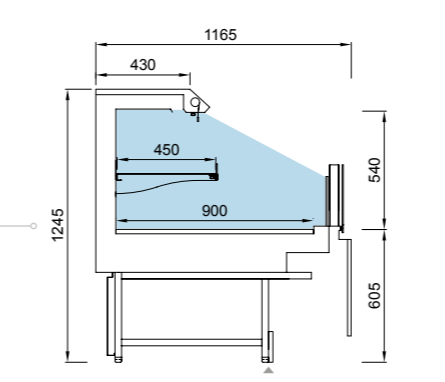

MÓDULOS / MODULES / MODULES

REFRIGERADAS¹ Refrigerated / Réfrigérée		LINEAR linear / linéaire²						ANGULAR angular / angulaire		
		937	1250	1562	1875	2500	3125	3750	AEQ	AIQ
VENTILADA Ventilated / Ventilée	V	●	●	●	●	●	●	●	90°	90°

T. Amb. = 25 °C; H.R. = 60%

AQUECIDAS Heated / Chauffé		LINEAR linear / linéaire²		
		1025	1350	1675
TAMPO AQUECIDO Heated deck / Plaque chaude	TA	●	●	●
BANHO-MARIA Bain-marie / Bain-marie	BM	●	●	●

NEUTRAS Neutral / Neutre		LINEAR linear / linéaire²		ANGULAR Angular / Angulaire					
		600	1050	AER	AIR	AEC	AIC	AEQ	AIQ
CAIXA 2 NÍVEIS 2 level sup. counter Caisse 2 niveaux	CX2N	●	●	45° 90°	45° 90°	45° 90°	45° 90°	90°	90°

¹Versão vitrina e semi-mural | Display case and semi-vertical version | Version vitrine et semi-verticale
²Comprimento sem laterais | Length without side panels | Longueur sans joues